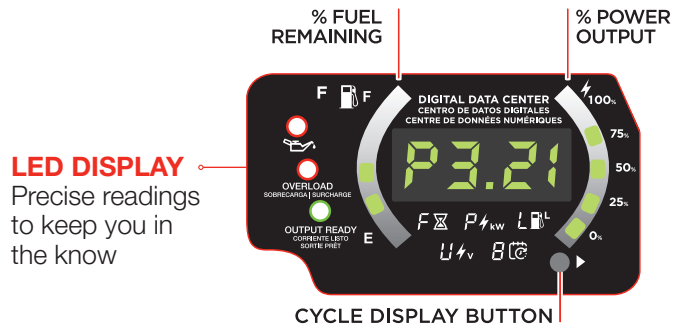

GFCI Outlets	No
LED Data Center	Yes
Overload Protection (circuit breaker)	Yes
Handle Style	Single, molded in case
Wheel Kit	No
Emissions	EPA, CARB
Canada CSA Compliant	Yes
Spark Arrestor	Yes
Residential Warranty	3 Years
Commercial Warranty	1 Year
Assembled Length in (mm)	19.75 in (501.65 mm)
Assembled Width in (mm)	10.5 in (266.7 mm)
Assembled Height in (mm)	18.25 in (463.55 mm)
Carton Length in (mm)	21.5 in (546 mm)
Carton Width in (mm)	12.75 in (323.85 mm)
Carton Height in (mm)	18.75 in (490 mm)
Dry Unit Weight lb (kg)	48 lb (21 kg)
Shipping Weight lb (kg)	56 lb (24 kg)

Cummins Inc.
Box 3005
Columbus, IN 47202-3005
U.S.A.

cummins.com

Bulletin 5300163 Produced in U.S.A. Rev. 3/22
©2022 Cummins Inc.